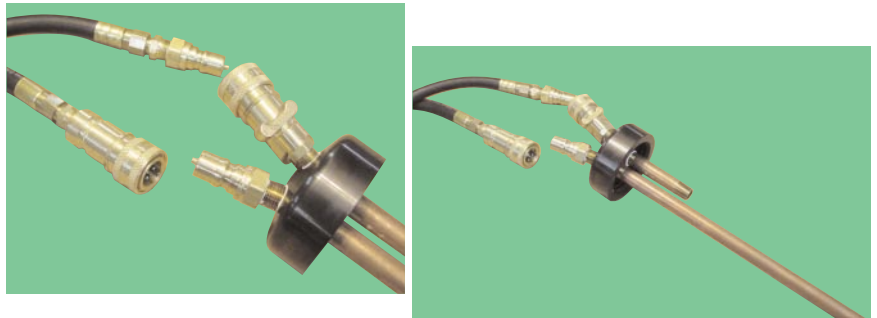

When Every Minute Counts!

Accessories for HVF Series Heaters

Fuel Carrier

PFC28

- 28 gallon capacity
- Fuel wand and hose optional

List Price: \$490⁰⁰

Fuel Cap with Quick Disconnect Fitting

CRE28551

- Eliminate dripping fuel lines
- Secure threaded cap to fuel cell (PFC28)

List Price: \$375⁰⁰

Split Duct Adapter

AR212

AR312

- Splits to 2 - 12" outlets

List Price: \$360⁰⁰

External Fuel Kit

TK300

- Enables access to external fuel source (up to 30' from heater)

List Price: \$300⁰⁰